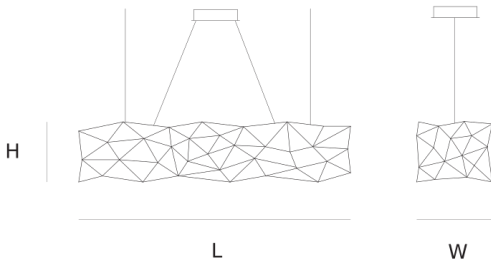

Product data sheet

Date: May 18th 2023

ABOUT **UNIVERSE**

SUSPENSION by Jan Pauwels

All the stars of the universe captured in one fixture. Random placed E10 light bulbs and tiny metal rods are the only two basic elements of this light fixture. They give the fixture its structure and shape. Every Universe is handmade, the E10 lamps are placed randomly, making every model unique. (see model Cosmos for the version with led circuit boards)

DIMENSIONS

L 180 cm 70.9 inch
H 40 cm 15.7 inch
W 50 cm 19.7 inch

LIGHTSOURCE

60 x led, E10, 12V/0,33W,
2600-2700K, 1380LM

FINISH

Nickel
Brass
Blackbrass

TYPE.NR

CANOPY

Ø 20 cm 7.9 inch
H 5 cm 2 inch

INCLUDED

Yes

2	10	200x65x50cm
2.5	3	34x34x17cm

CABLELENGTH

Up to 200 cm 78 inch

TYPE	Suspension
STANDARD	
OPTIONAL	Rectangular canopy 3000K or 3500K led.
TRANSFORMER/DRIVER	SCPower KVF-12030-TDW
DIMMING	leading and trailing edge